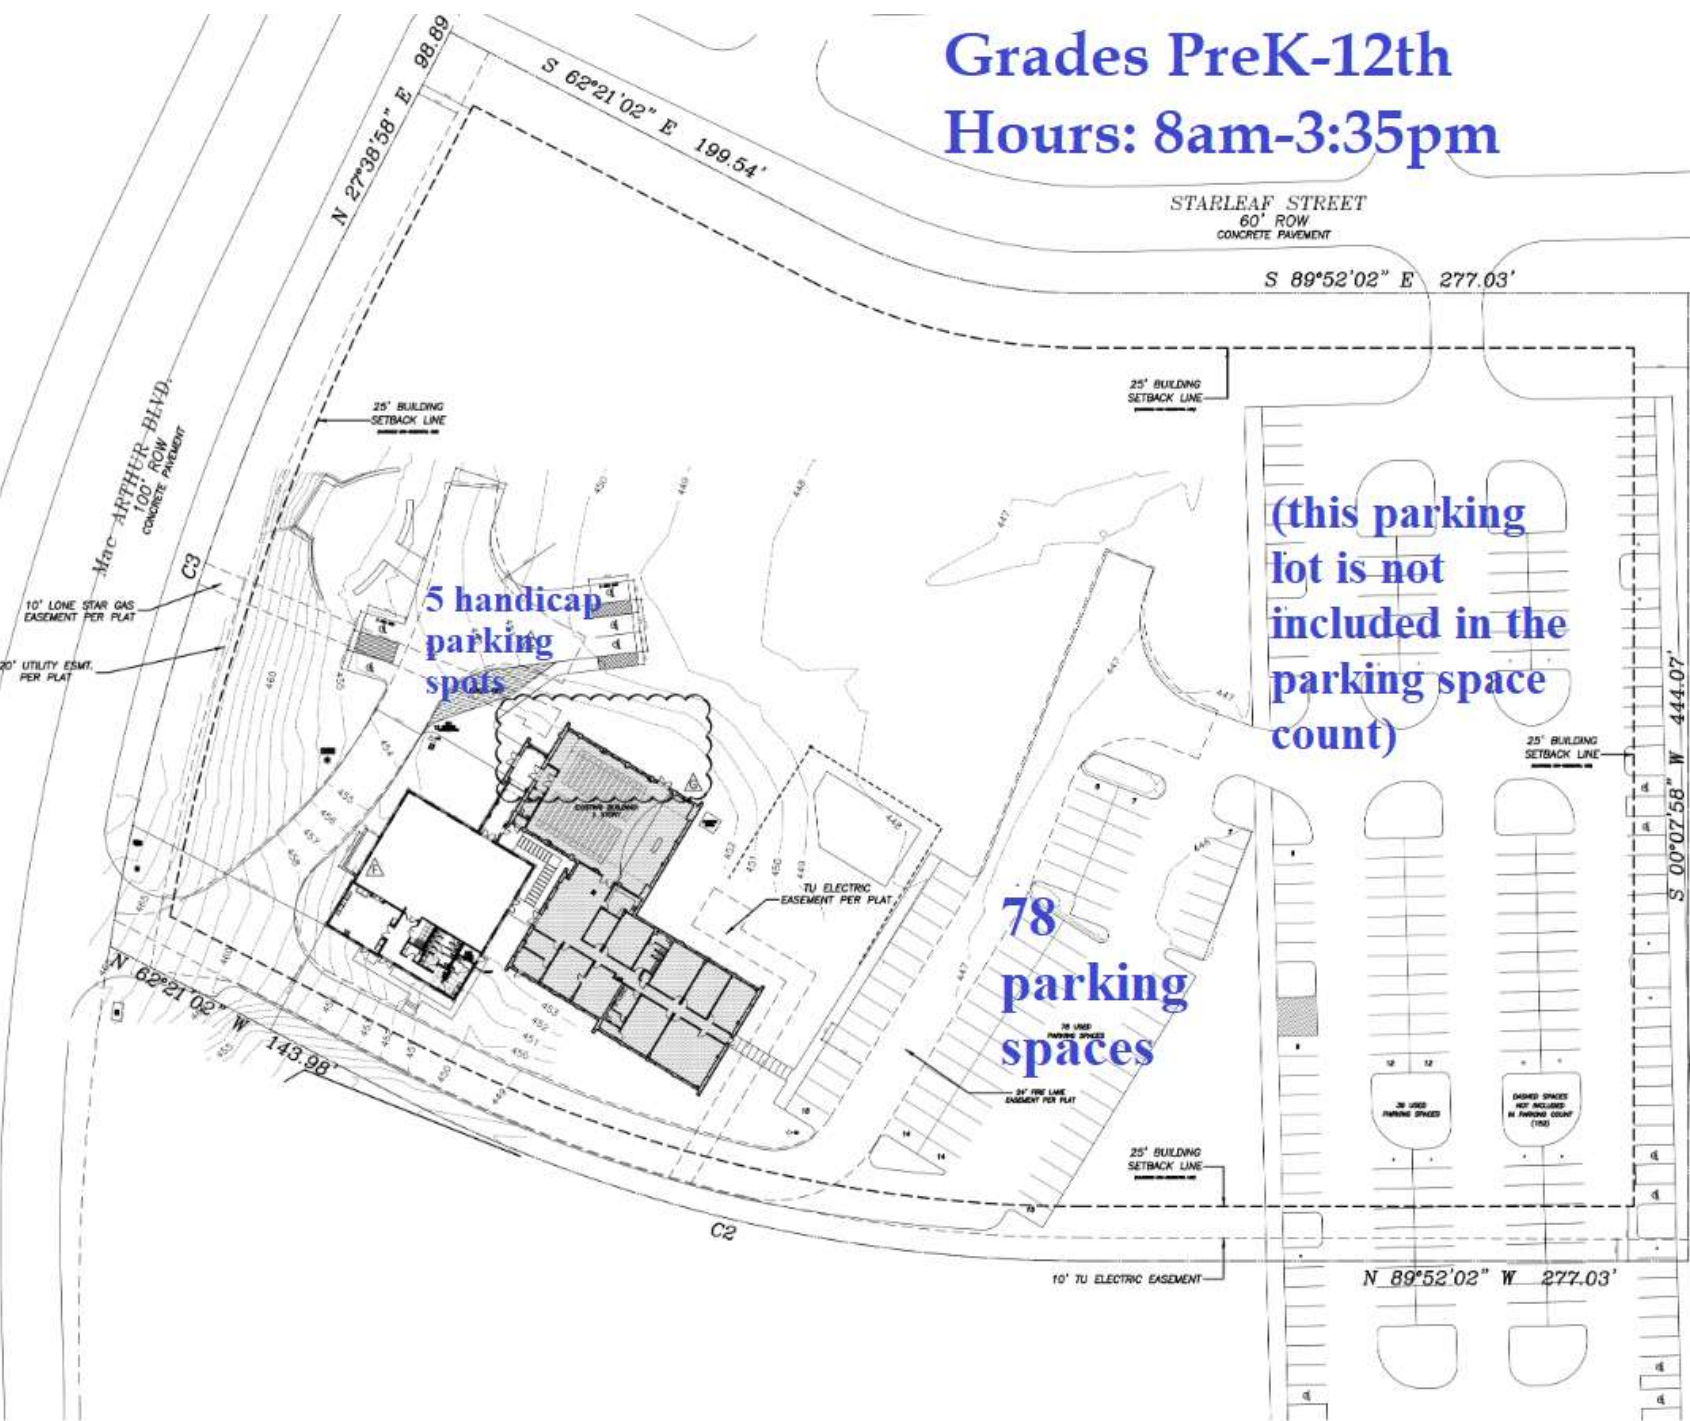

Grades PreK-12th

Hours: 8am-3:35pm

STARLEAF STREET
60' ROW
CONCRETE PAVEMENT

S 89°52'02" E 277.03'

CITY OF COPPELL
ZONING: SF-7