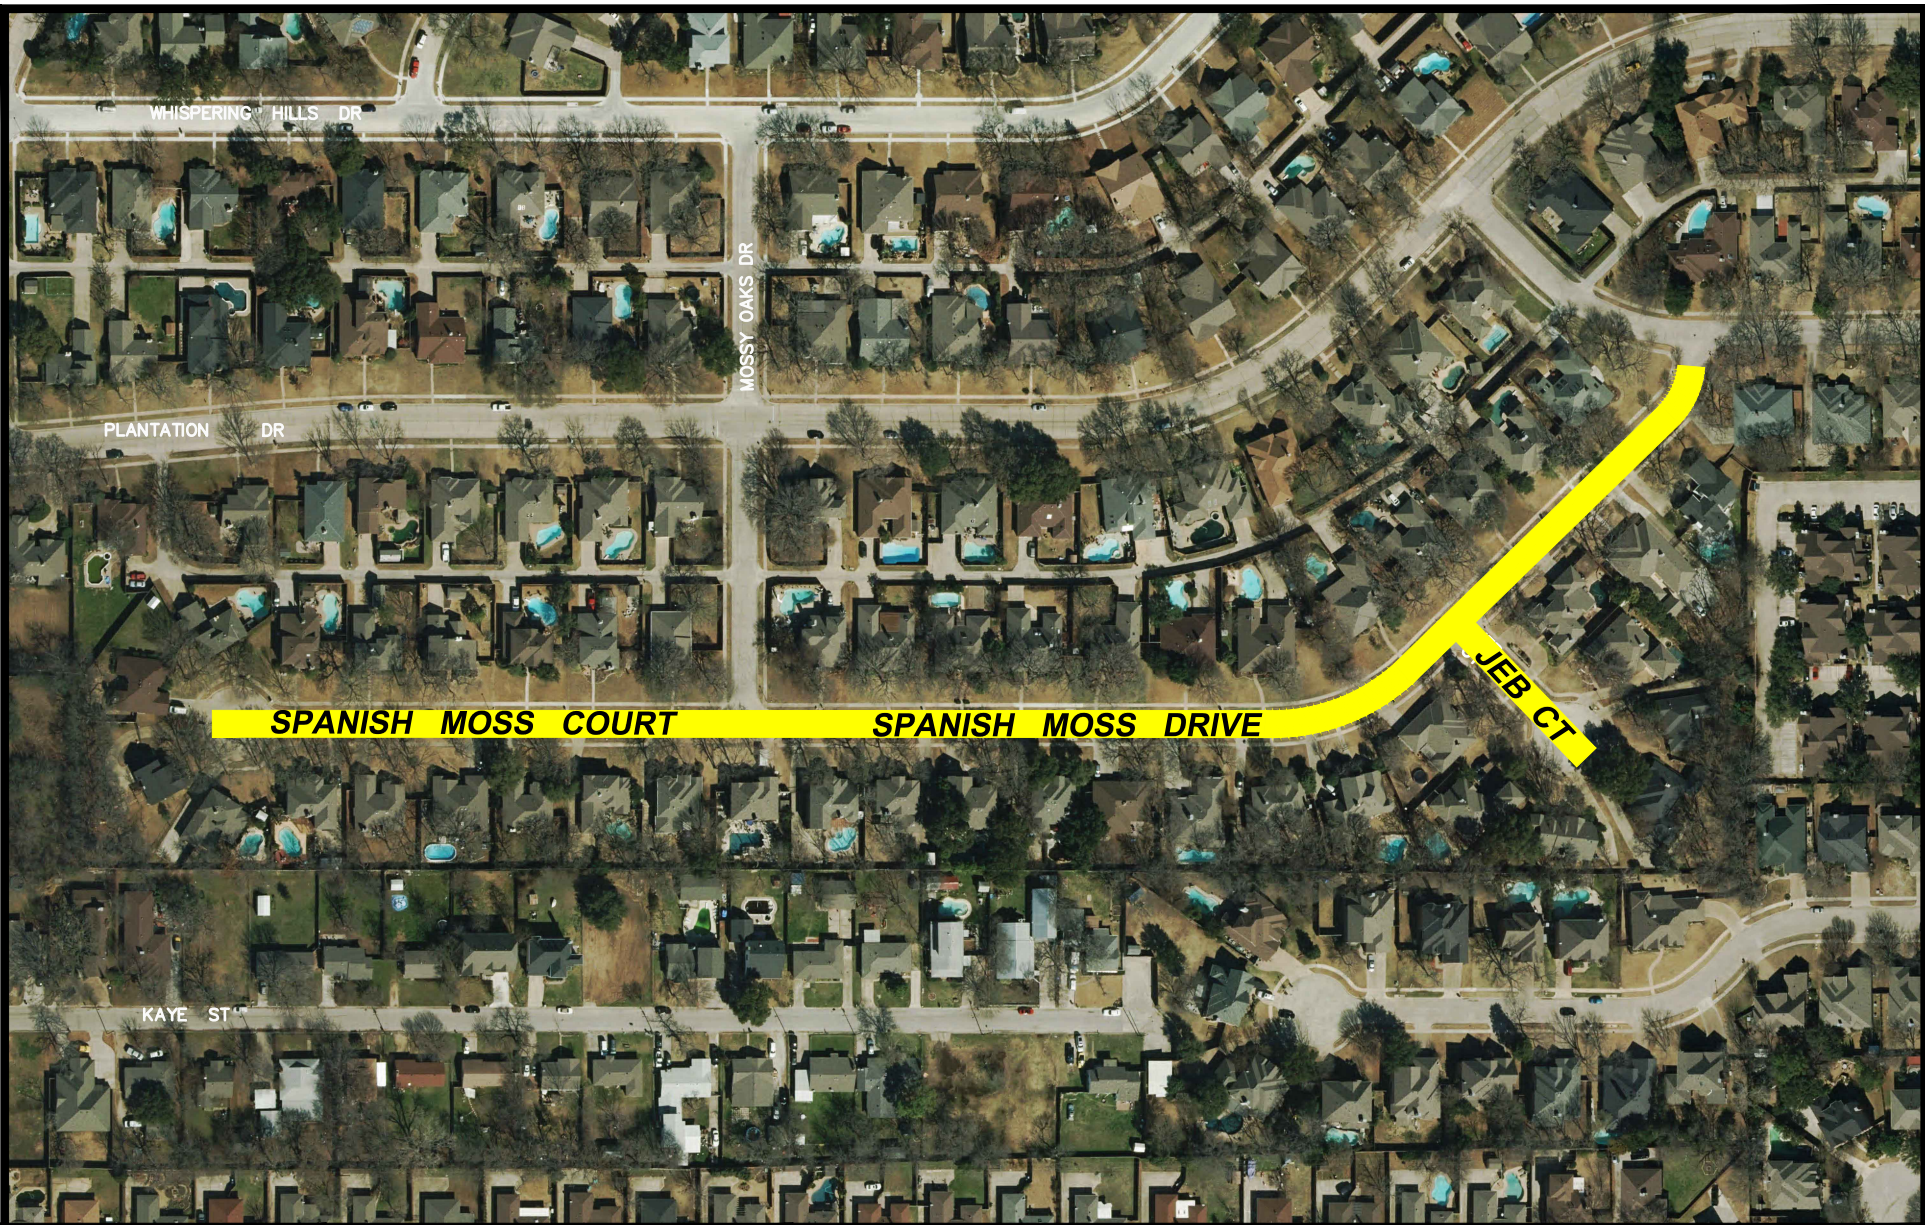

**SPANISH MOSS DR & CT, AND JEB CT
RECONSTRUCTION, 1/4 CENT SALES
TAX FUND, FY 2018A**

SPANISH MOSS COURT

SPANISH MOSS DRIVE

JEB CT

WHISPERING HILLS DR

MOSSY OAKS DR

PLANTATION DR

KAYE ST

**AREA OF PROPOSED
STREET REPLACEMENT**

**SPANISH MOSS DR & CT, AND JEB CT
RECONSTRUCTION, 1/4 CENT SALES
TAX FUND, FY 2018A**