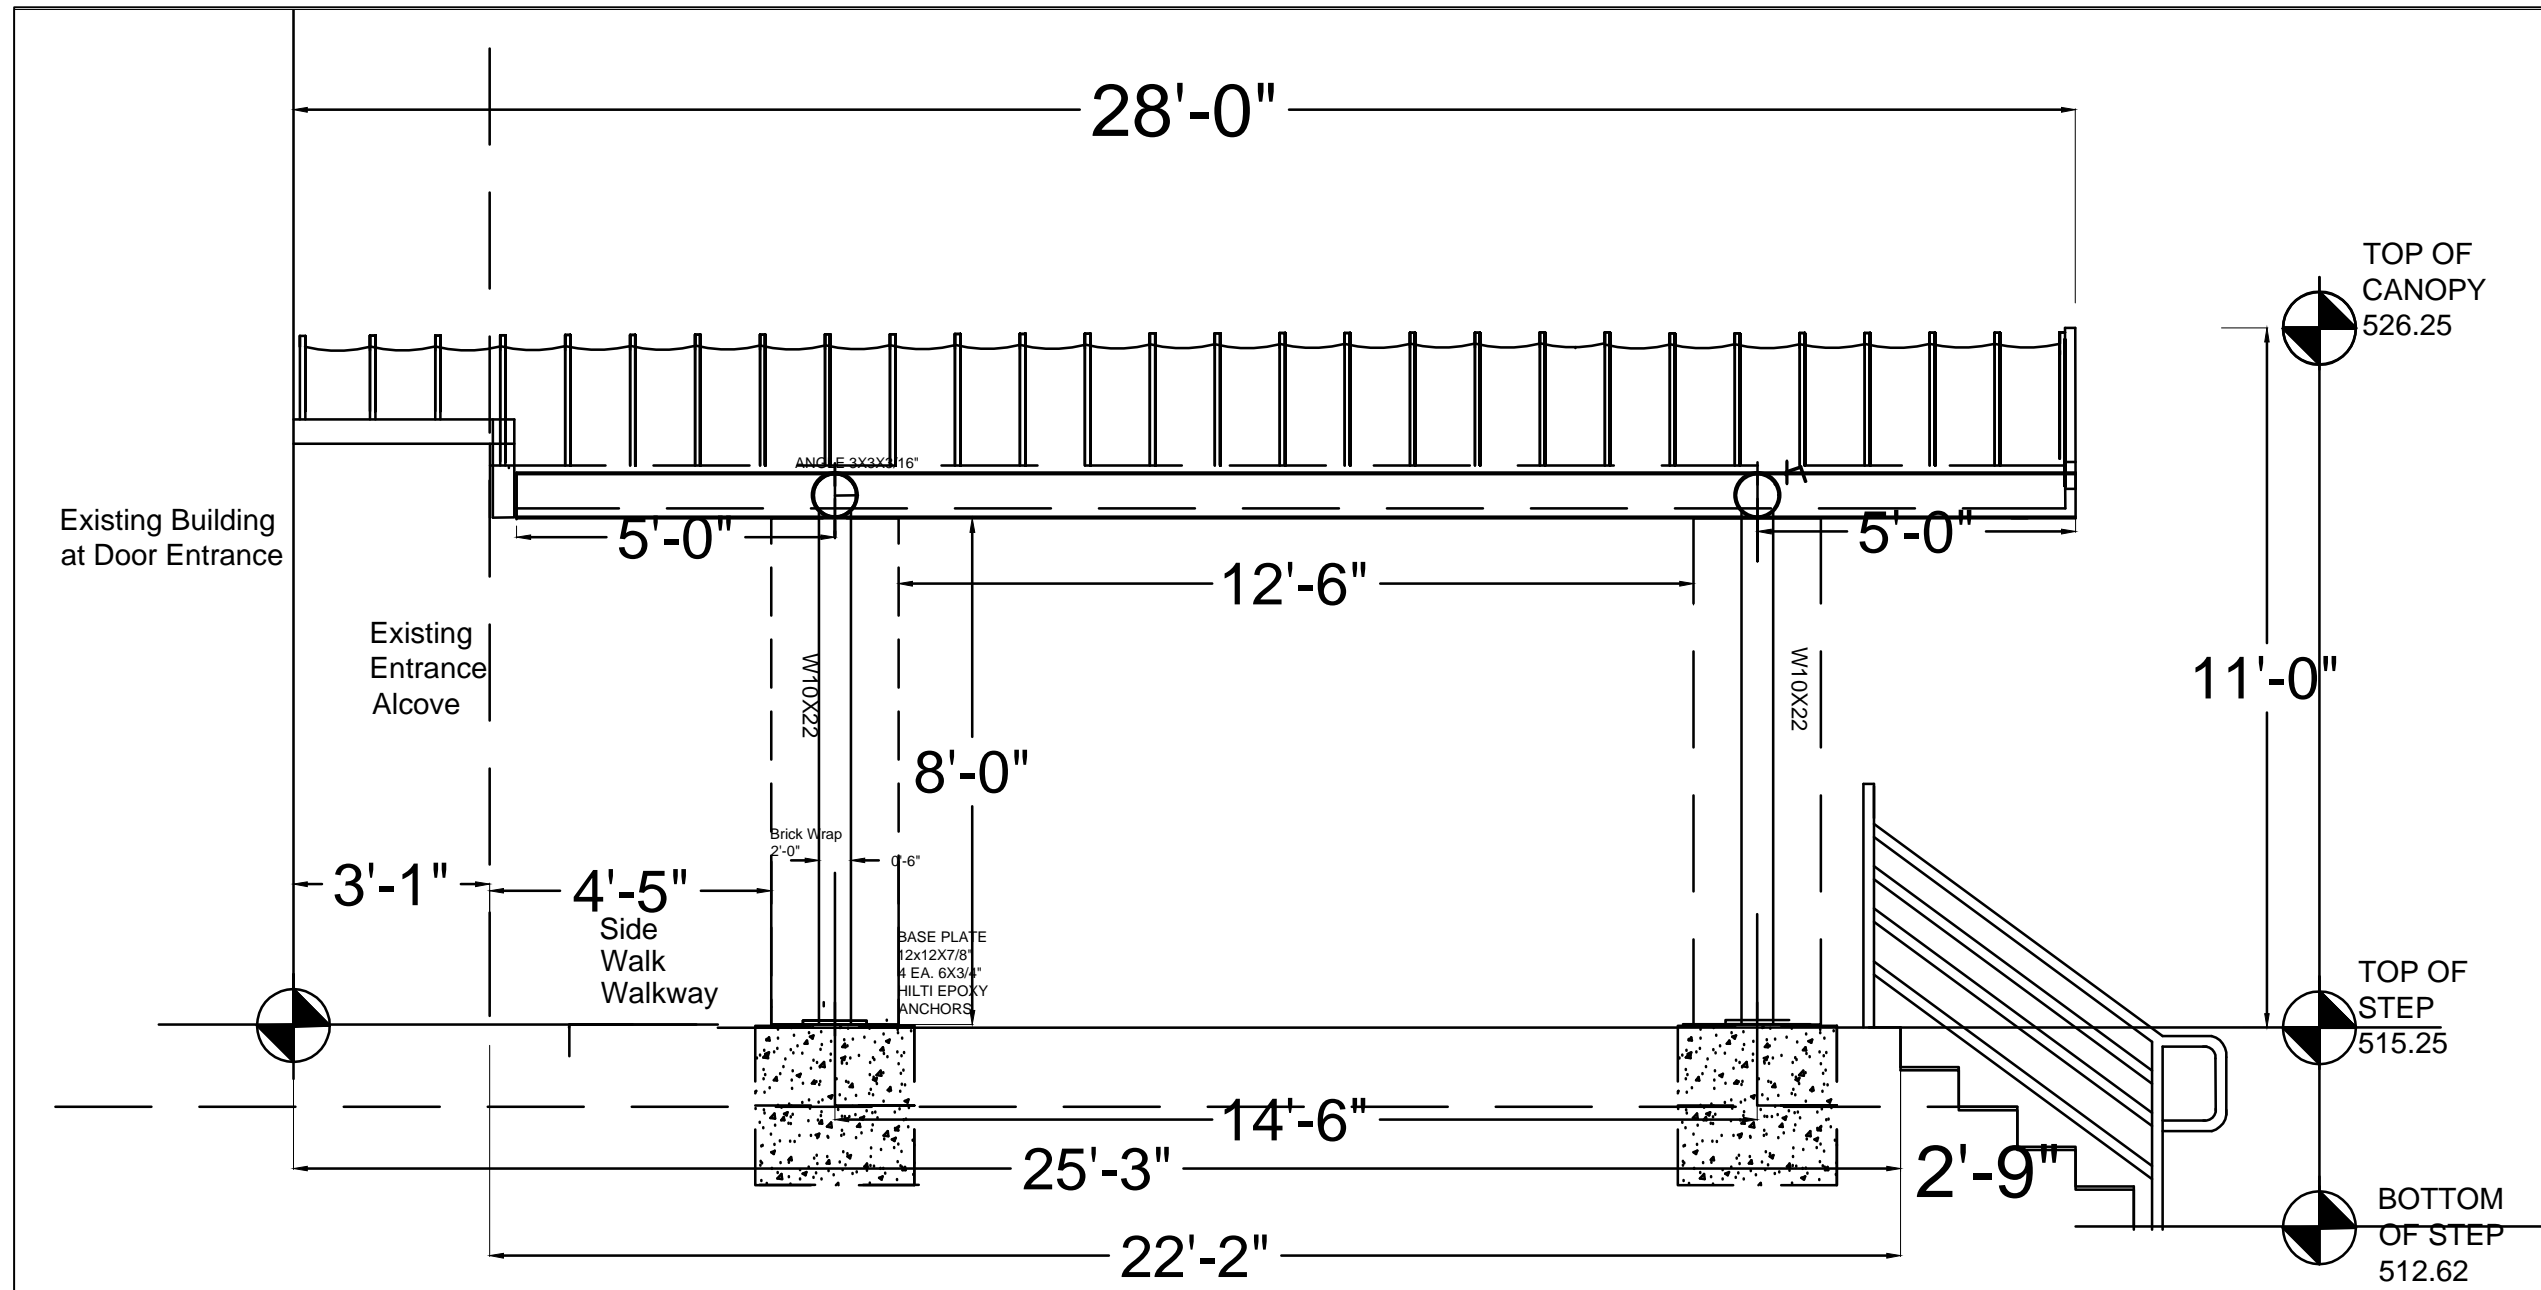

**SPANCO BUILDING SYSTEMS**  
FIRST UNITED METHODIST CHURCH  
WEST ENTRANCE CANOPY  
COPELL, TEXAS

CANOPY  
FRAME  
ELEVATION

**STRUCTURAL FRAME**  
**FUMC COPELL ENTRANCE CANOPY**