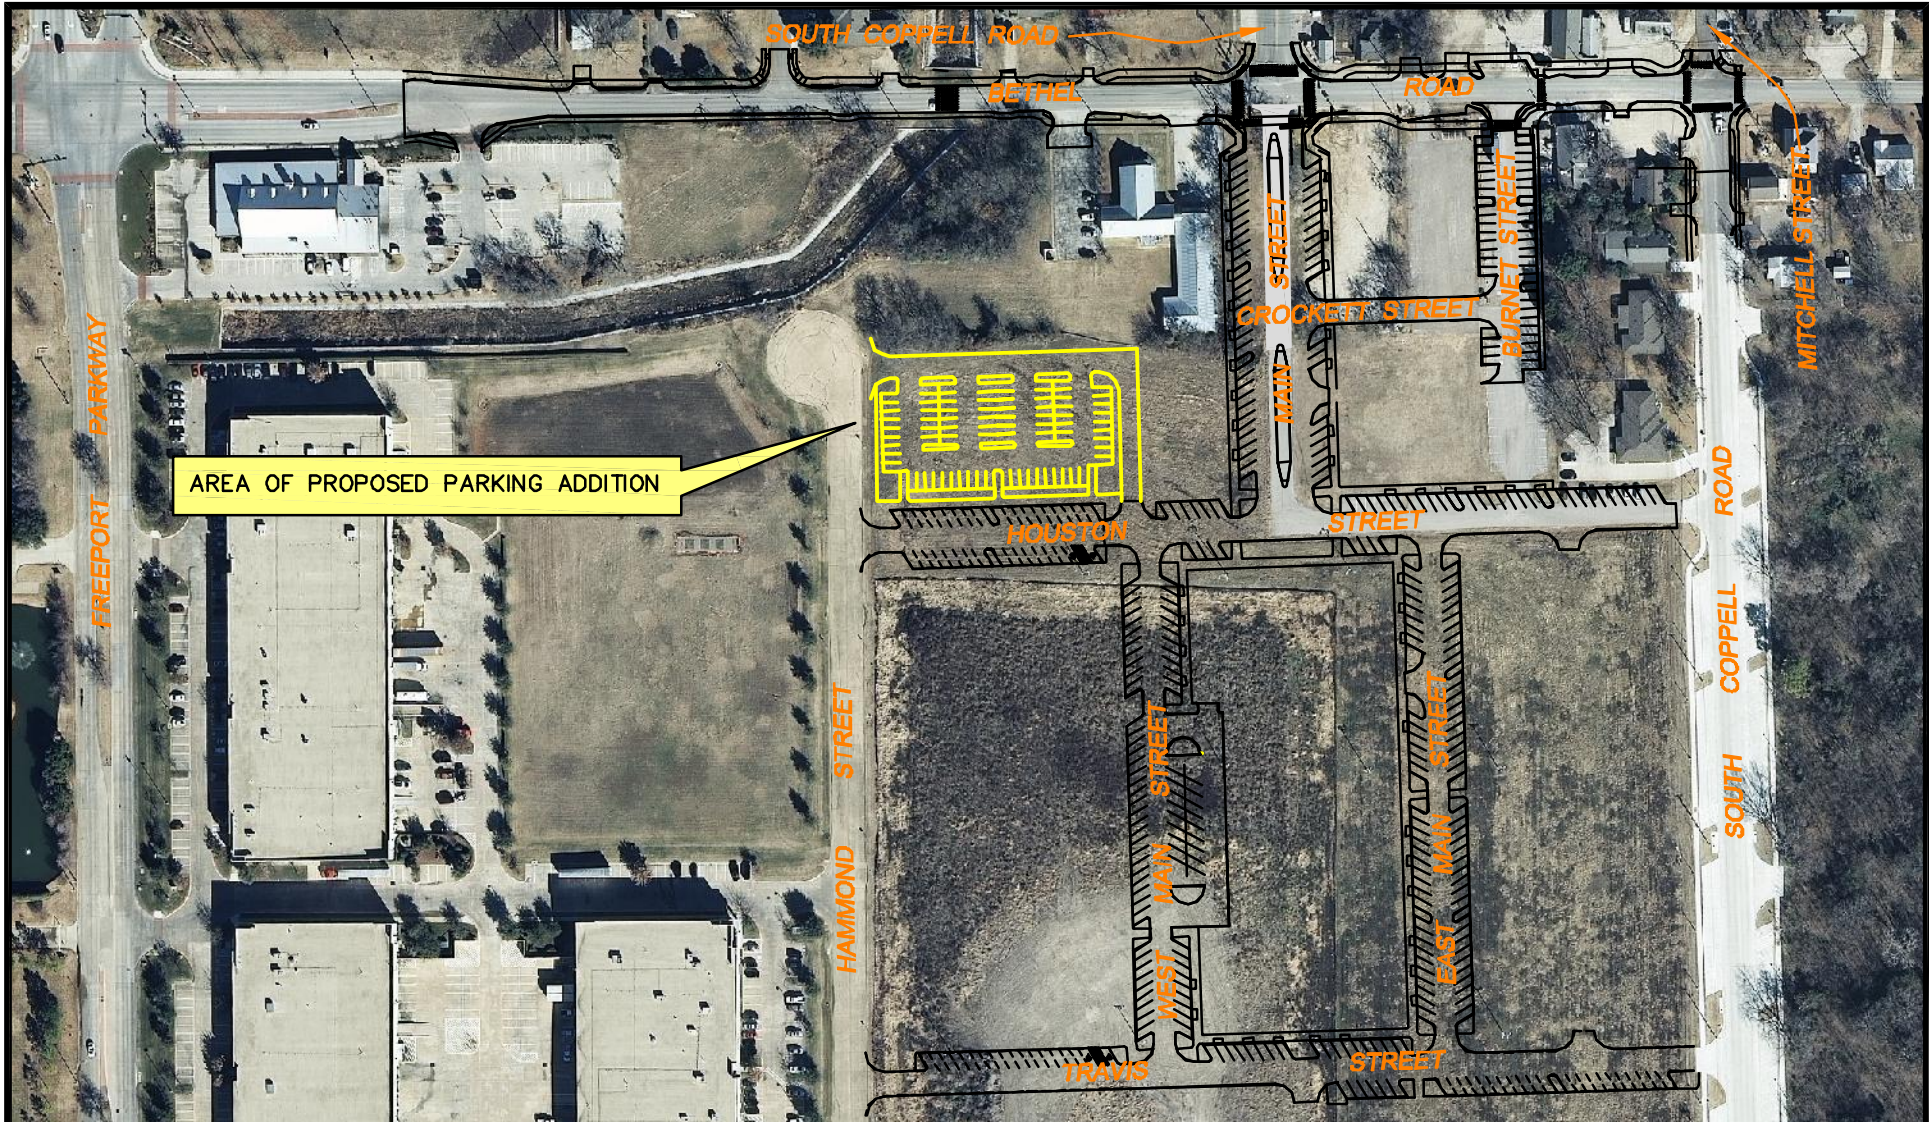

AREA REFERENCED BY AGENDA ITEM

OLD TOWN COPPELL CHANGE ORDER #5 CITY OF COPPELL PROJECT ST10-02

AREA OF PROPOSED PARKING ADDITION

OLD TOWN COPPELL
 CHANGE ORDER #5
 CITY OF COPPELL PROJECT ST10-02