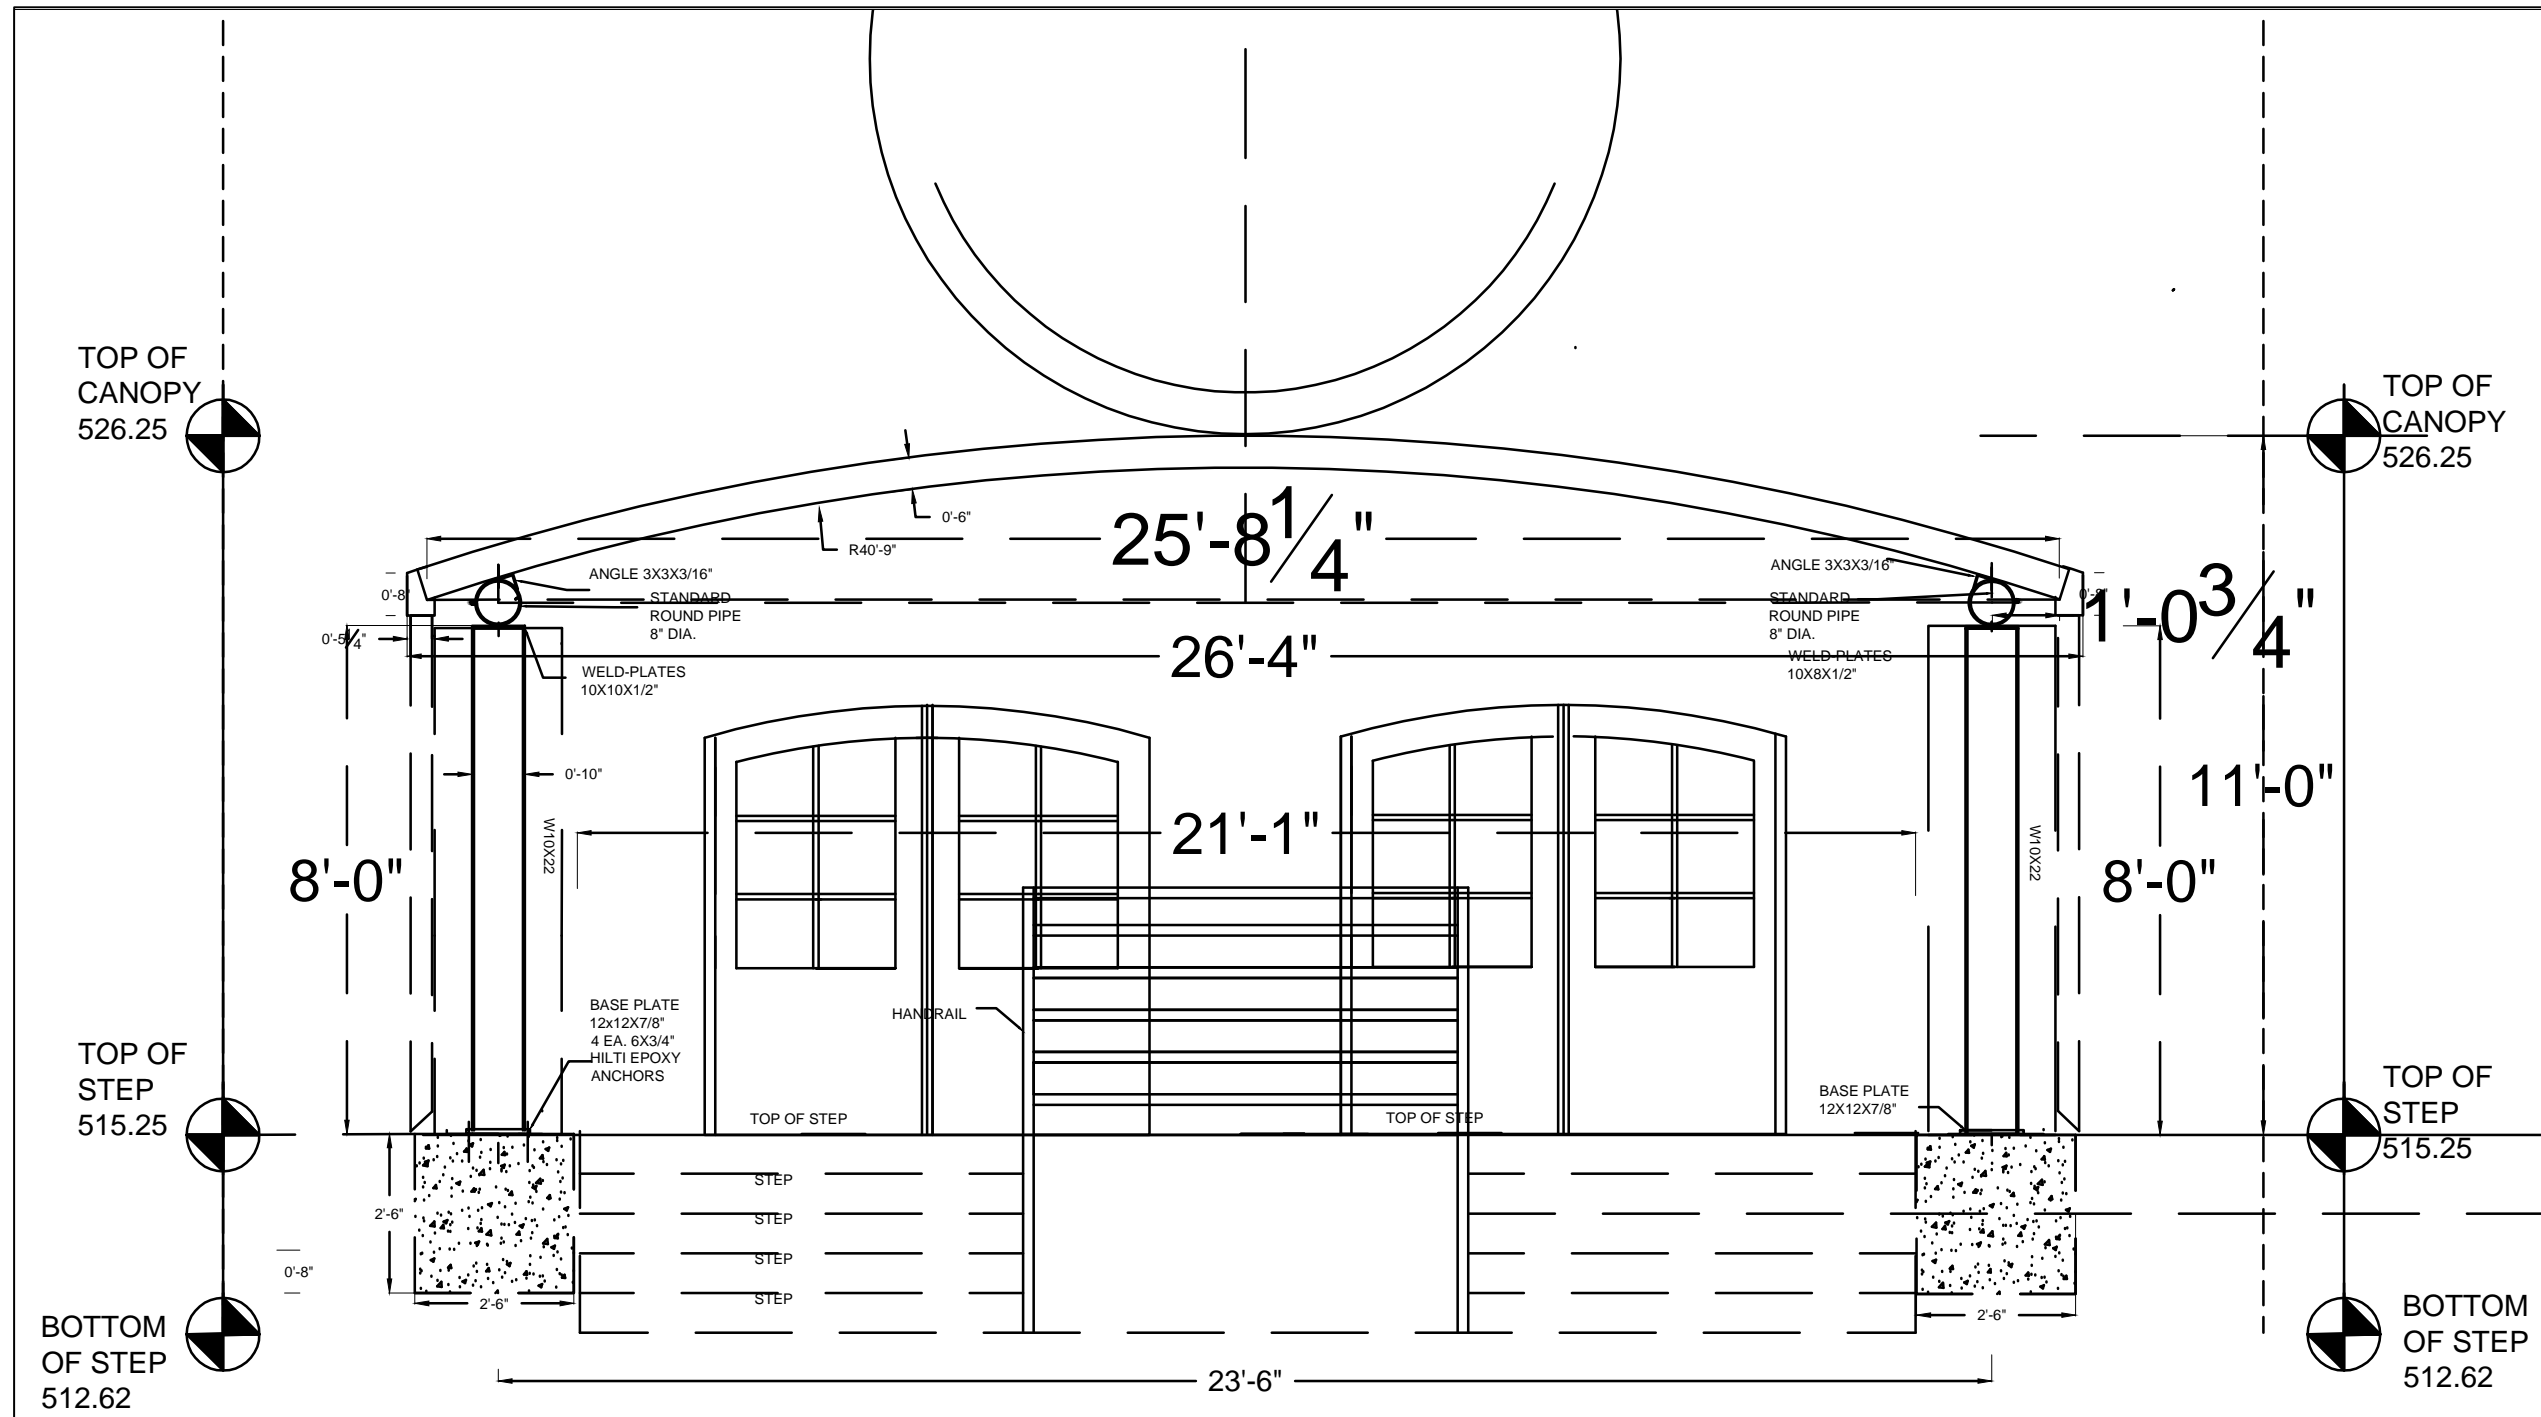

**SPANCO BUILDING SYSTEMS**  
 FIRST UNITED METHODIST CHURCH  
 WEST ENTRANCE CANOPY  
 COPPELL, TEXAS

CANOPY SECTION  
 SEC-1.1.1

**STRUCTURAL FRAME**  
 West Entrance Canopy  
 (Showing Doors)